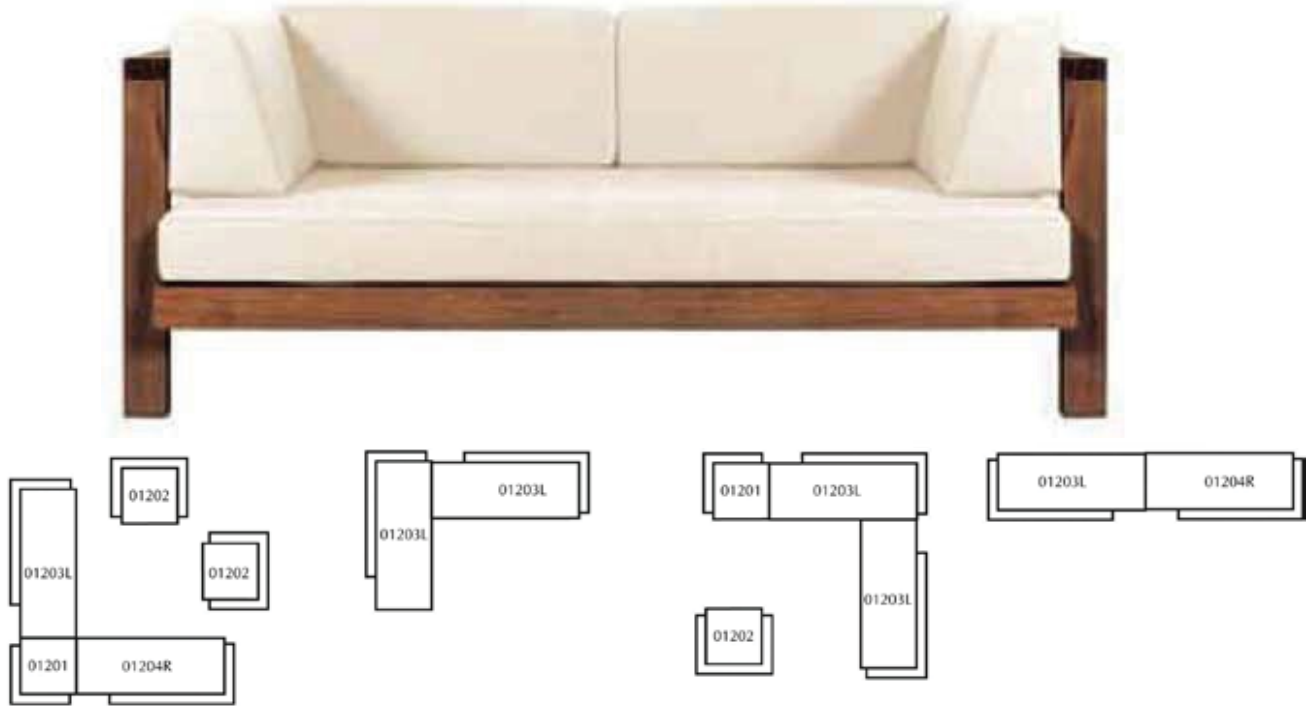

TRU PURE COLLECTION
TEAK SOFA TWO ARMS WITH CUSHION SET
CUSTOMIZATION AVAILABLE

STOCK #	DIMENSIONS
TP250	78.5W X 38.5D X 28H ARM HEIGHT: 24.5 SEAT HEIGHT: 14.5 SEAT DEPTH: 28 WEIGHT: 60.5 LBS
CUSHTP250	4" BOXED SEAT, AND WEDGED CORNER PIECE AND BACK W/TWO 12X20 THROW PILLOWS WITHOUT TIES W/WELT Fabric not included. Yardage is for solid fabric. Please inquire for fabrics with patterns or wide repeats. 9 YARDS FABRIC REQUIRED
CUSHTP250-D	CUSHION ASSEMBLY WITH FLOW-THROUGH FOAM 9 YARDS FABRIC REQUIRED