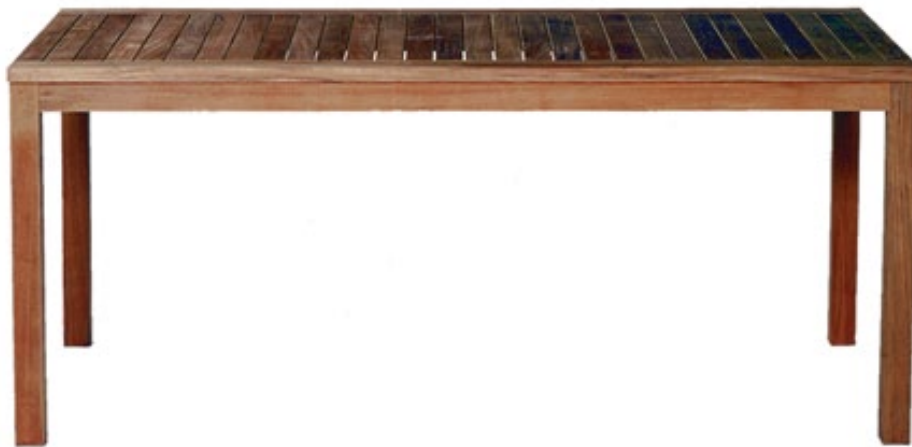

STOCK #**DIMENSIONS**

TP350

18.75L X 18.75W X 13.5H
WEIGHT: 16.5LBS

TRU PURE COLLECTION TEAK DINING ARM CHAIR

CUSTOMIZATION AVAILABLE

STOCK #	DIMENSIONS
TP450	21.5W X 22D X 33.75H ARM HEIGHT: 26.5 SEAT HEIGHT: 18 SEAT DEPTH: 17.5 WEIGHT: 20 LBS
CUSHTP450	1.5 BOXED CUSHION ASSEMBLY w/welt, fabric not included. Yardage is for solid fabric. Please inquire for fabrics with patterns or wide repeats. 1 YARD FABRIC REQUIRED CUSHION ASSEMBLY WITH
CUSHTP450-D	FLOW-THROUGH FOAM 1 YARD FABRIC REQUIRED

TRU PURE COLLECTION
TEAK SQUARE DINING TABLE
CUSTOMIZATION AVAILABLE

STOCK #	DIMENSIONS
TP500	35.5L X 35.5W X 30H WEIGHT: 72 LBS

TRU PURE COLLECTION TEAK RECTANGULAR DINING TABLE

CUSTOMIZATION AVAILABLE

STOCK #